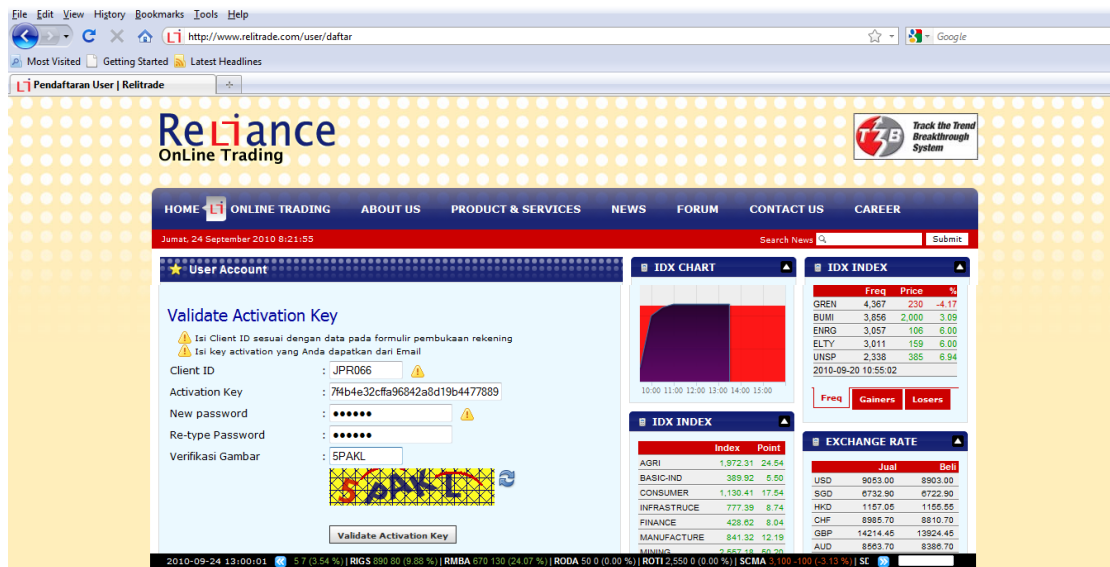

6. Validasi Activation Key, isi Client ID sesuai dengan Trade Confirmation dan isi Activation Key sesuai dengan key yang di kirim sesuai alamat email client, seperti petunjuk no.7