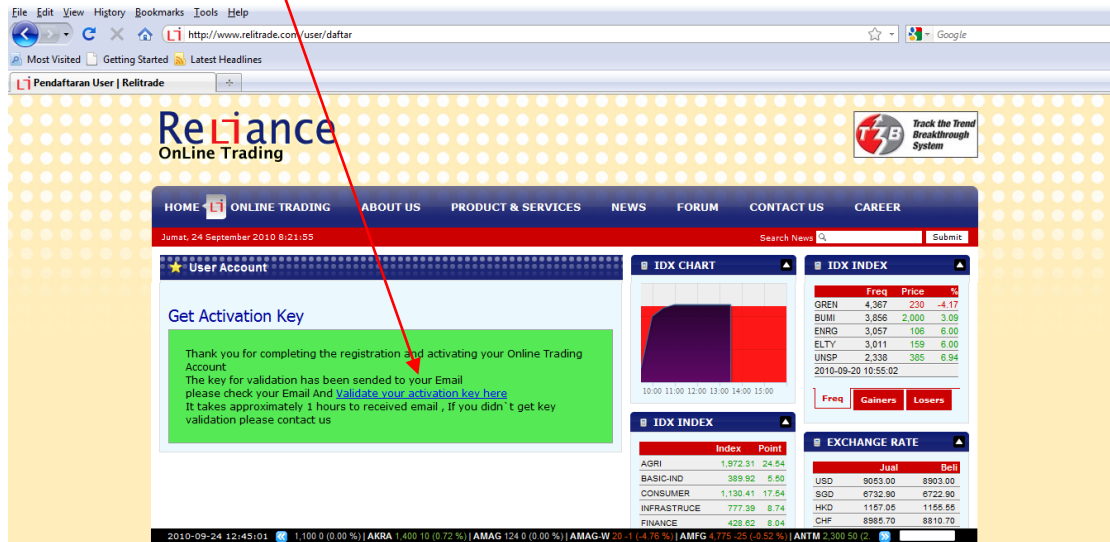

5. Click "Validate Your Activation ,..."