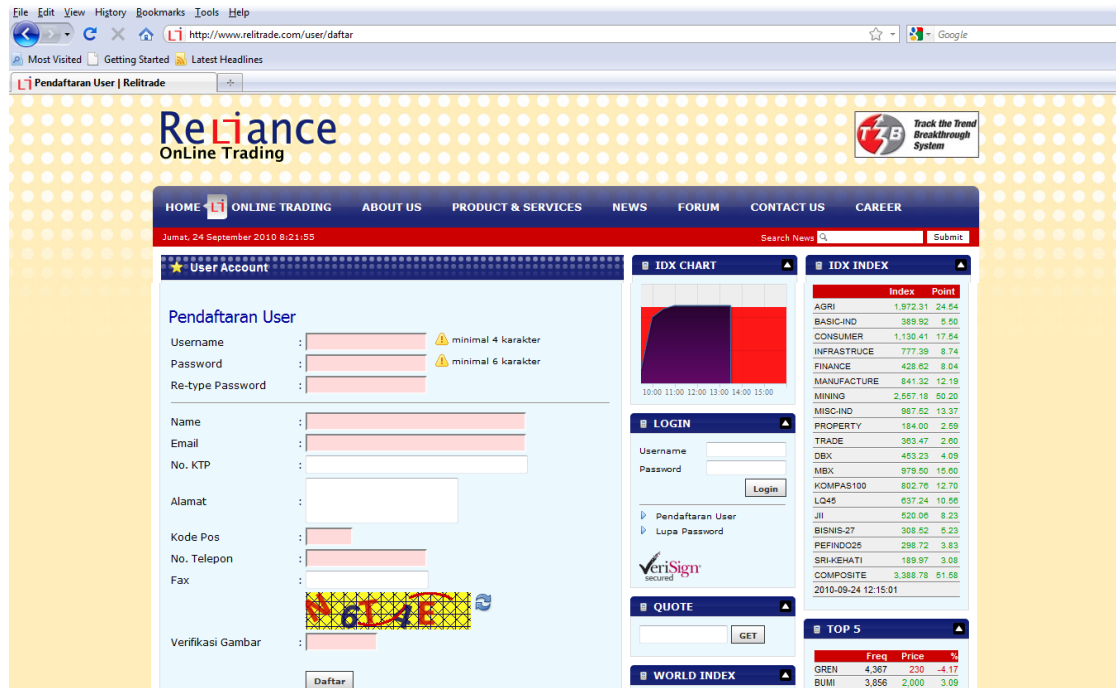

Kemudian muncul seperti gambar seperti di halaman berikutnya.