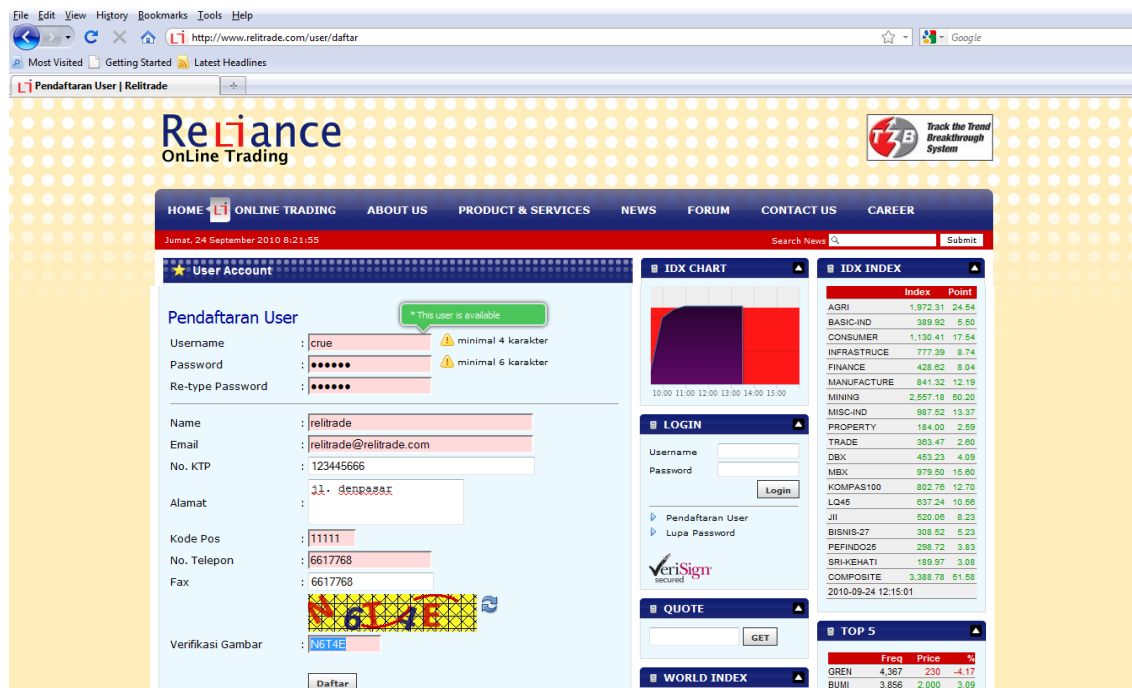

2. Registrasi User Website

Username dan password dan selanjutnya dapat di entry sesuai keinginan user, setelah itu ketik character yang terdapat pada verification Image pada field Code Image, kemudia [click Daftar](#)